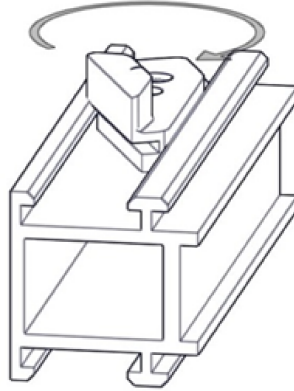

MAGNUM™ Hinges

42D0004 Twist In Adjustable Keeper

Twist to Secure In Frame

Tighten Screws
w/ 1/8" Hex Driver

42D0004 Twist In Adjustable Keeper

42D0004 Twist In Adjustable Keeper

ITEM NO.	PART NUMBER	DESCRIPTION	Screw Out/QTY.
1	42D0004	Twist In Adjustable Keeper	1