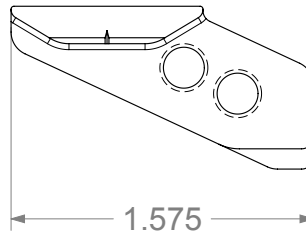

MAGNUM™ Hinges

42D0004 Twist In Adjustable Keeper

Twist to Secure In Frame

Tighten Screws
w/ 1/8" Hex Driver

42D0004 Twist In Adjustable Keeper

42D0004 Twist In Adjustable Keeper

ITEM NO.	PART NUMBER	DESCRIPTION	Screw Out/QTY.
1	42D0004	Twist In Adjustable Keeper	1