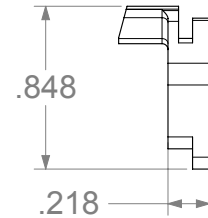

MAGNUM™ Hinges

42D0004 Twist In Adjustable Keeper

Twist to Secure In Frame

Tighten Screws
w/ 1/8" Hex Driver

42D0004 Twist In Adjustable Keeper

42D0004 Twist In Adjustable Keeper

ITEM NO.	PART NUMBER	DESCRIPTION	Screw Out/QTY.
1	42D0004	Twist In Adjustable Keeper	1