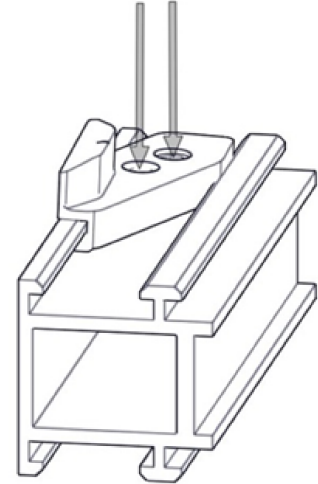

MAGNUM™ Hinges

42D0004 Twist In Adjustable Keeper

Twist to Secure In Frame

Tighten Screws
w/ 1/8" Hex Driver

42D0004 Twist In Adjustable Keeper

42D0004 Twist In Adjustable Keeper

ITEM NO.	PART NUMBER	DESCRIPTION	Screw Out/QTY.
1	42D0004	Twist In Adjustable Keeper	1