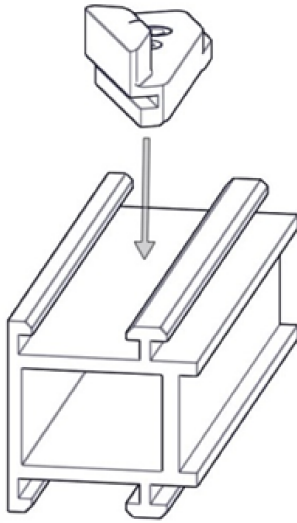

MAGNUM™ Hinges

42D0004 Twist In Adjustable Keeper

Twist to Secure In Frame

Tighten Screws
w/ 1/8" Hex Driver

42D0004 Twist In Adjustable Keeper

42D0004 Twist In Adjustable Keeper

ITEM NO.	PART NUMBER	DESCRIPTION	Screw Out/QTY.
1	42D0004	Twist In Adjustable Keeper	1