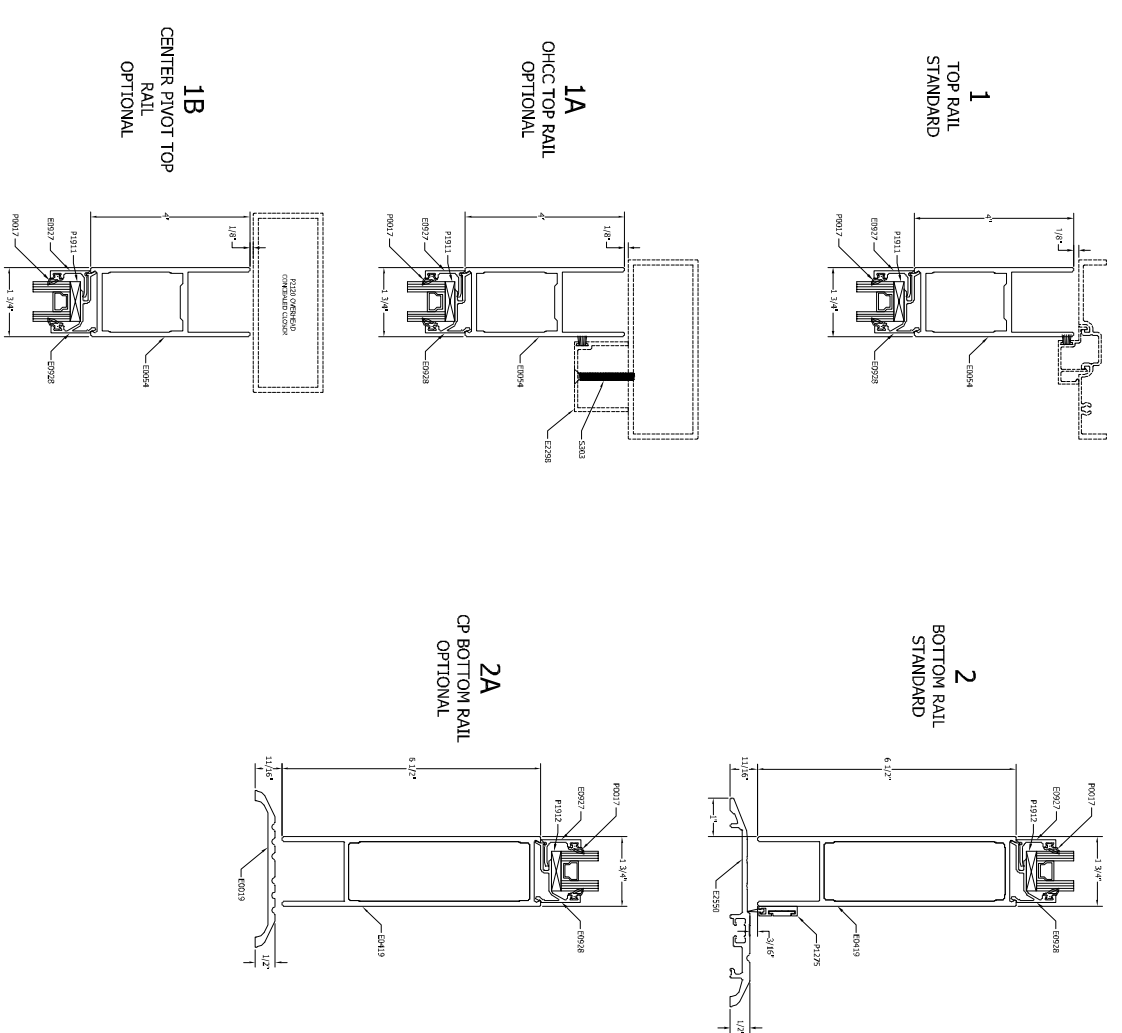

TYPICAL ELEVATION

MEDIUM STYLE ENTRANCES

6 - OPTIONAL MIDRAILS

GLAZING INFILL OPTIONS

OPTIONAL BOTTOM RAILS

**TUBELITE**<sup>®</sup>  
DEPENDABLE

LEADERS IN ECO-EFFICIENT STOREFRONT,  
CURTAINWALL AND ENTRANCE SYSTEMS