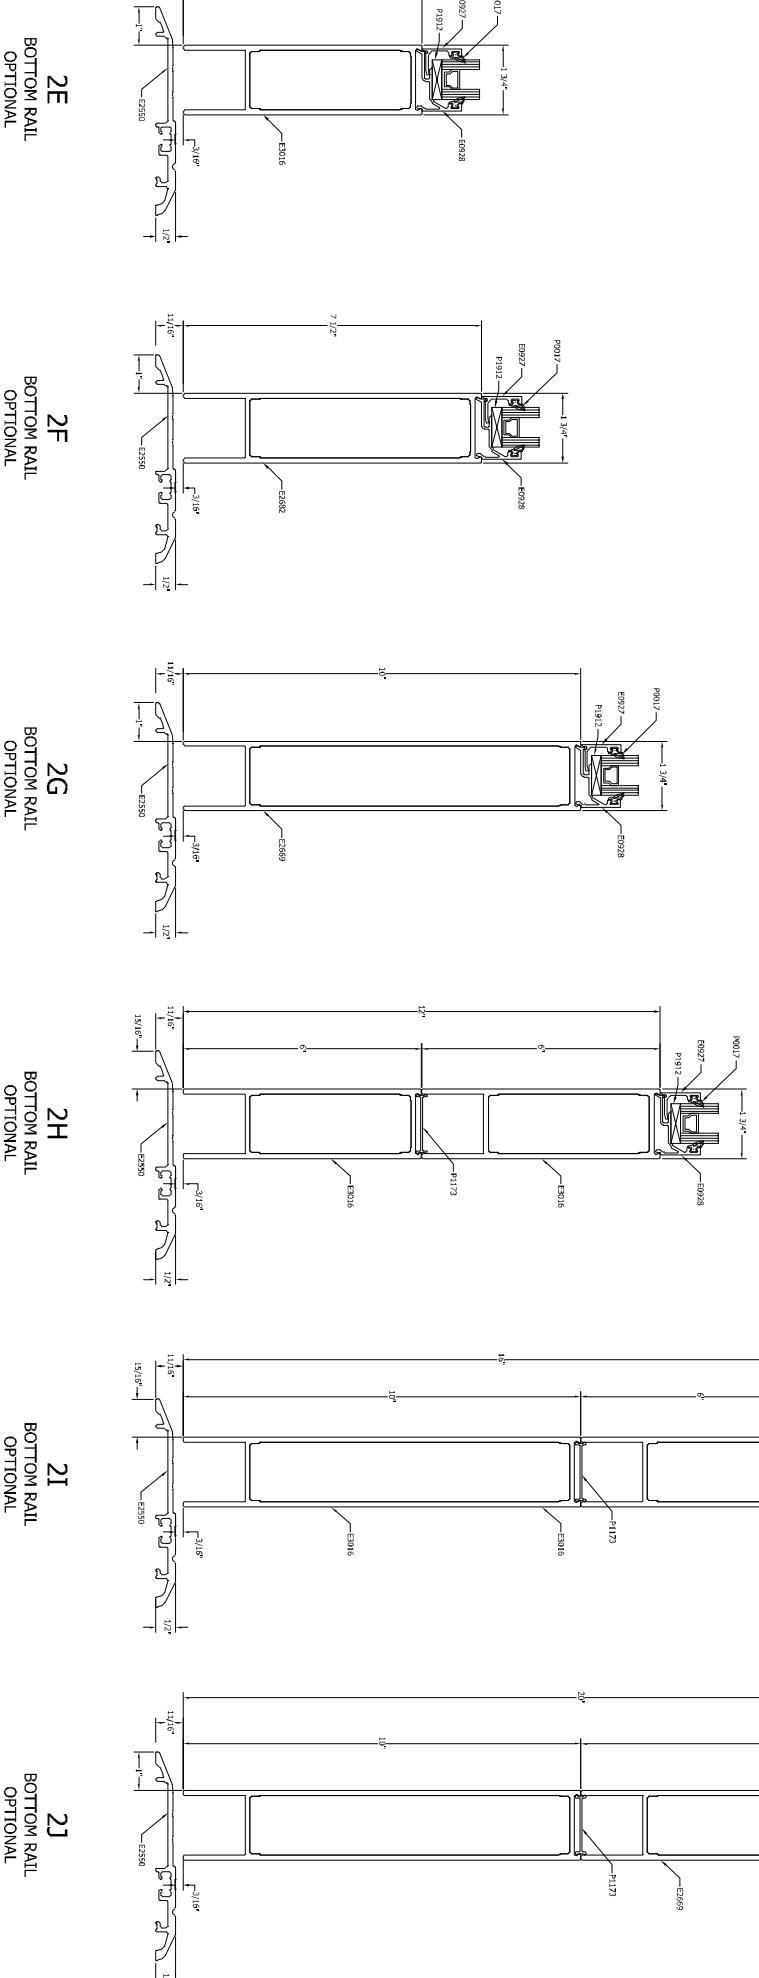

TYPICAL ELEVATION

MEDIUM STYLE ENTRANCES

6 - OPTIONAL MIDRAILS

GLAZING INFILL OPTIONS

OPTIONAL BOTTOM RAILS

**TUBELITE**<sup>®</sup>  
DEPENDABLE

LEADERS IN ECO-EFFICIENT STOREFRONT,  
CURTAINWALL AND ENTRANCE SYSTEMS