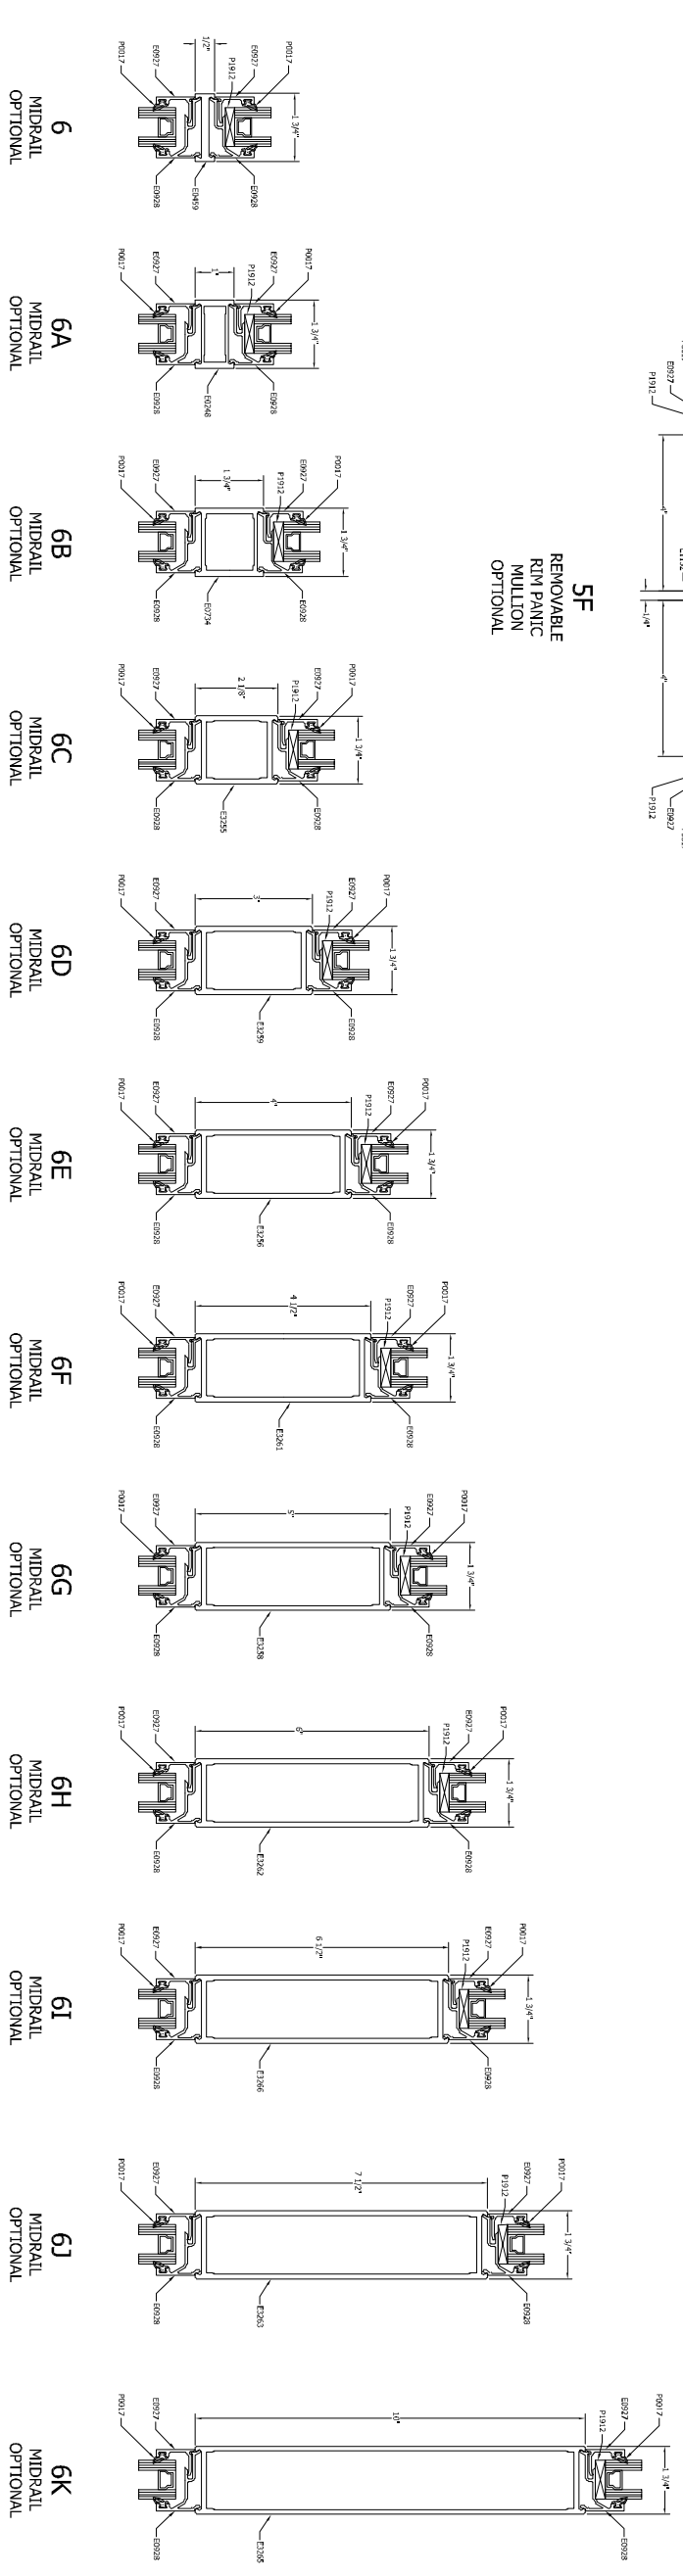

TYPICAL ELEVATION

MEDIUM STYLE ENTRANCES

6 - OPTIONAL MIDRAILS

GLAZING INFILL OPTIONS

OPTIONAL BOTTOM RAILS

**TUBELITE**<sup>®</sup>  
DEPENDABLE

LEADERS IN ECO-EFFICIENT STOREFRONT,  
CURTAINWALL AND ENTRANCE SYSTEMS