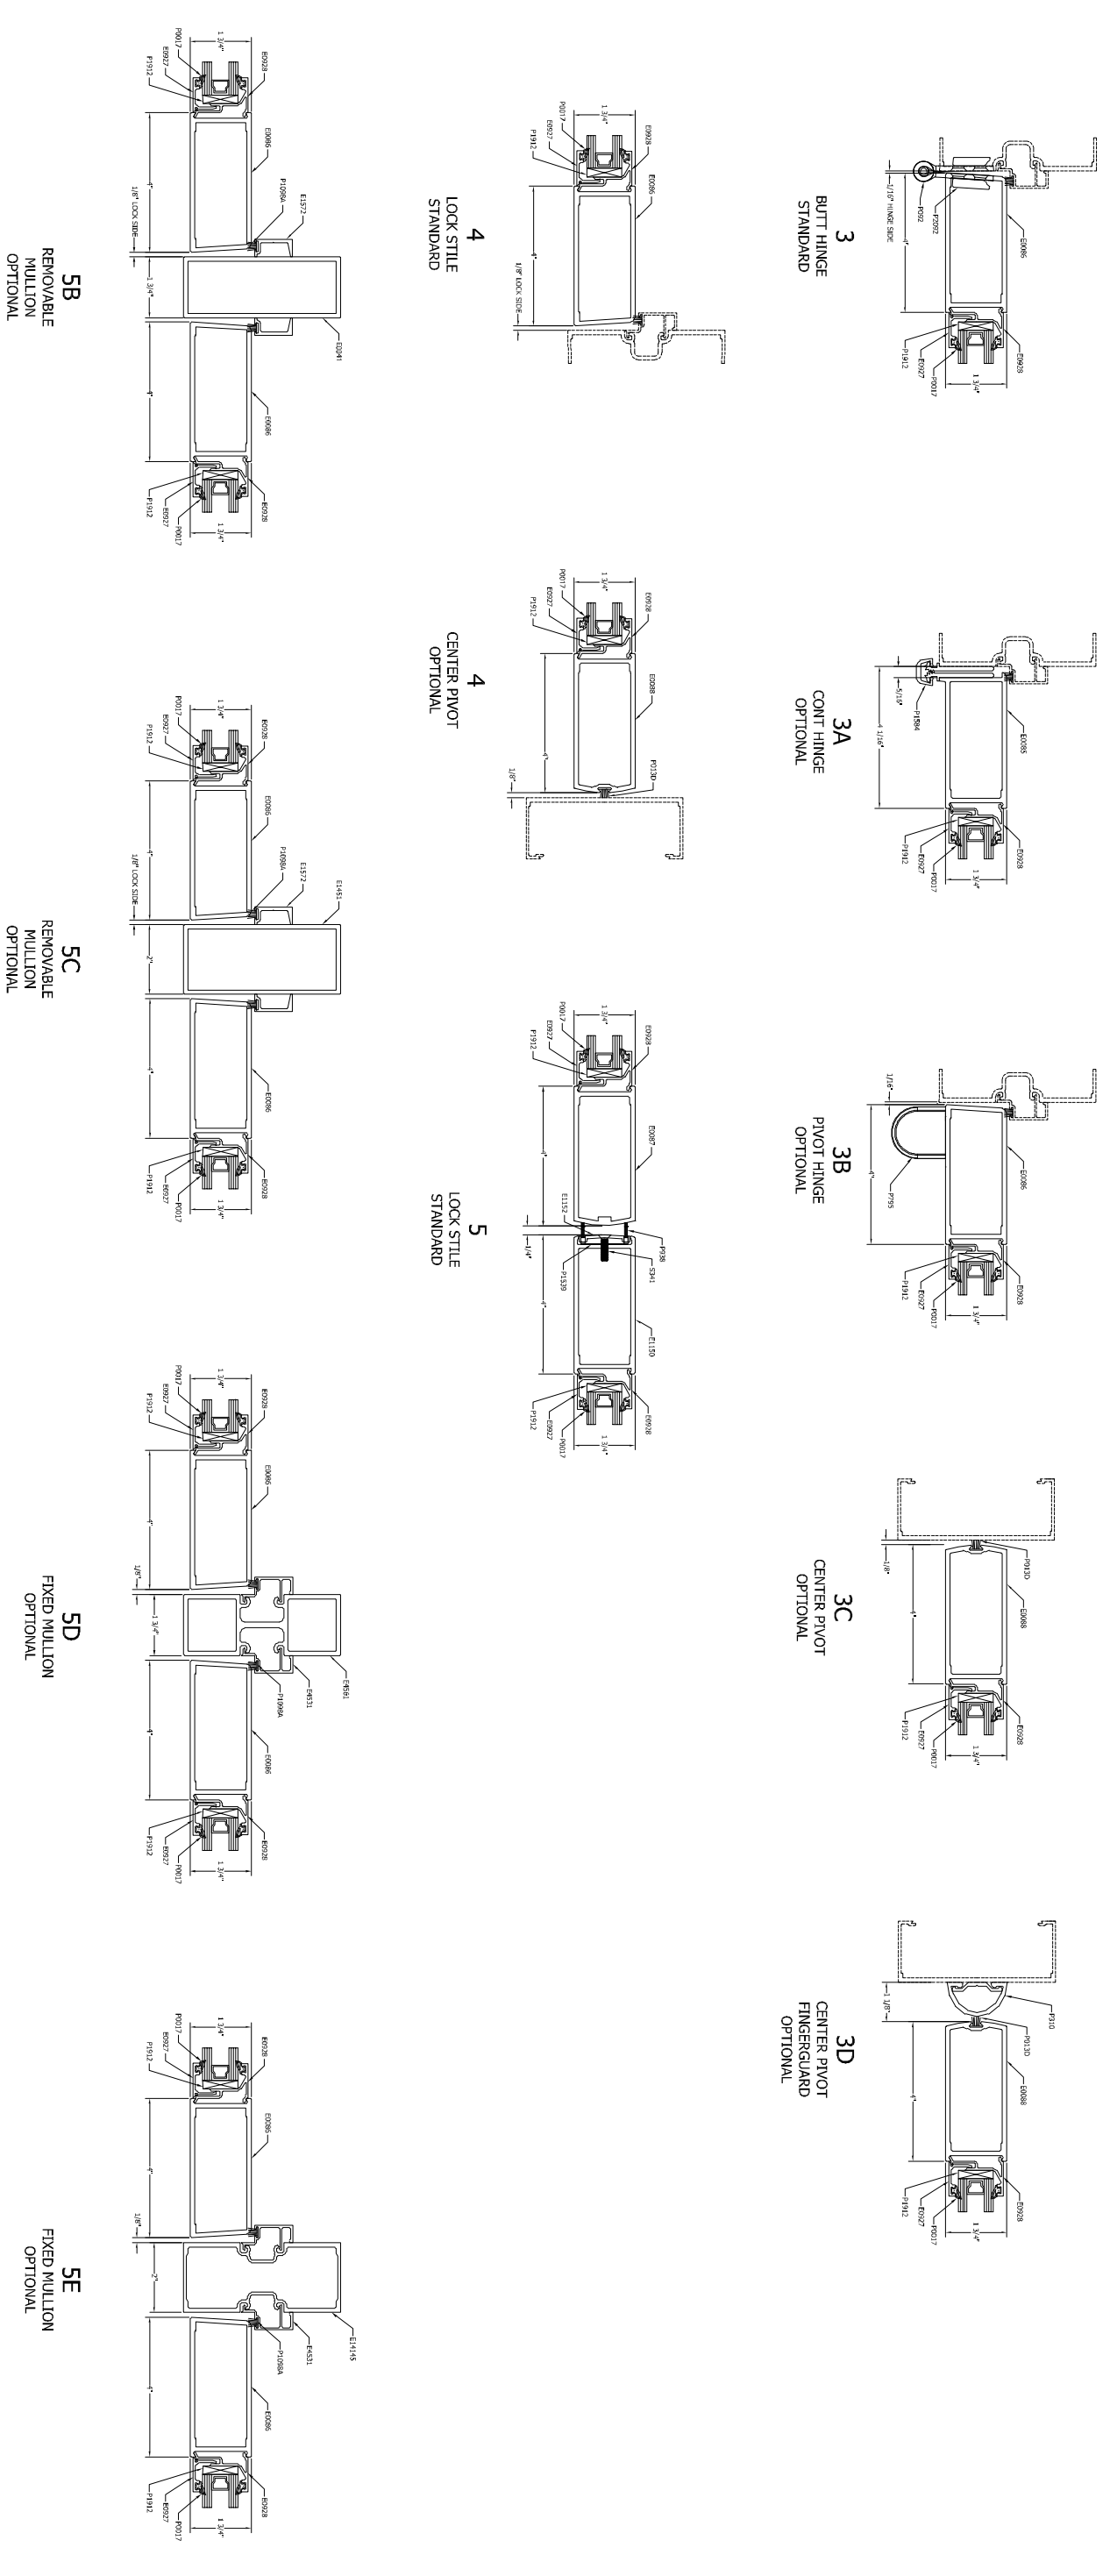

TYPICAL ELEVATION

MEDIUM STYLE ENTRANCES

6 - OPTIONAL MIDRAILS

GLAZING INFILL OPTIONS

OPTIONAL BOTTOM RAILS

**TUBELITE**<sup>®</sup>  
DEPENDABLE

LEADERS IN ECO-EFFICIENT STOREFRONT,  
CURTAINWALL AND ENTRANCE SYSTEMS