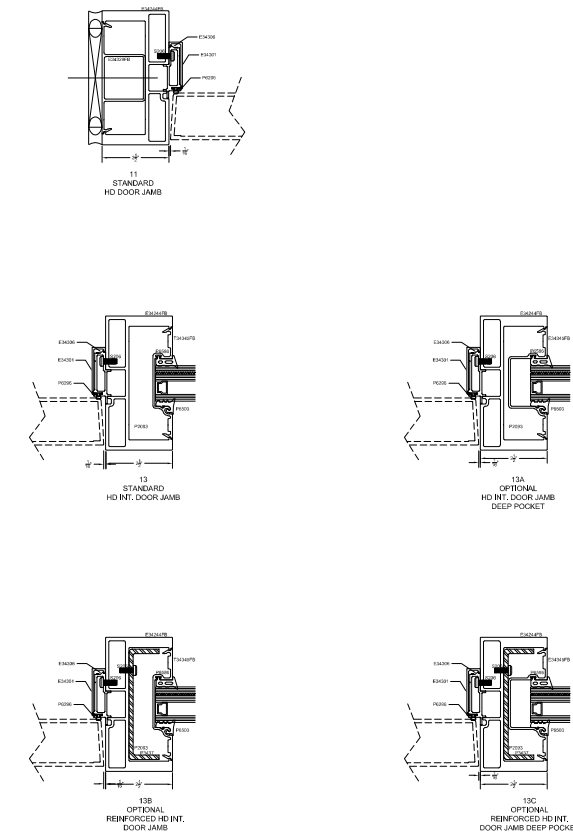

TYPICAL ELEVATION

# T34000 BLAST STOREFRONT

## DOOR DETAILS