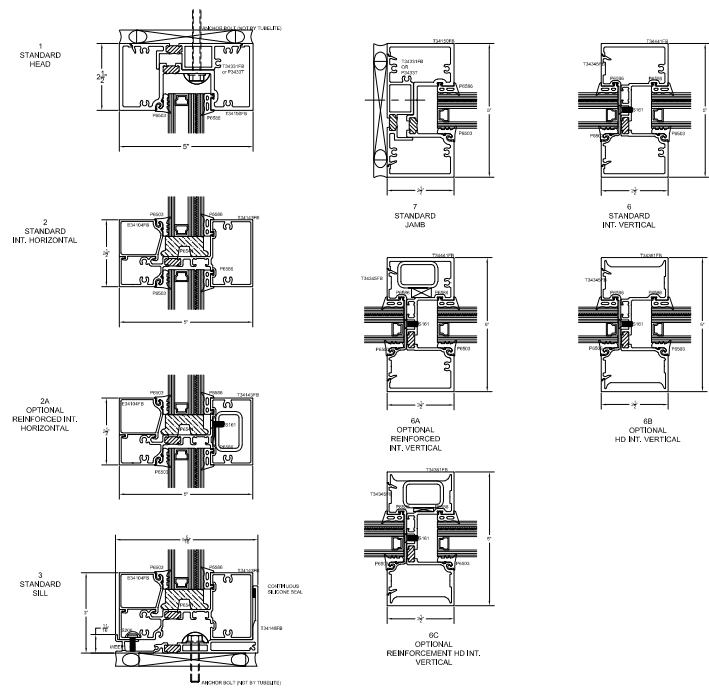

TYPICAL ELEVATION

# T34000 BLAST STOREFRONT

## DOOR DETAILS