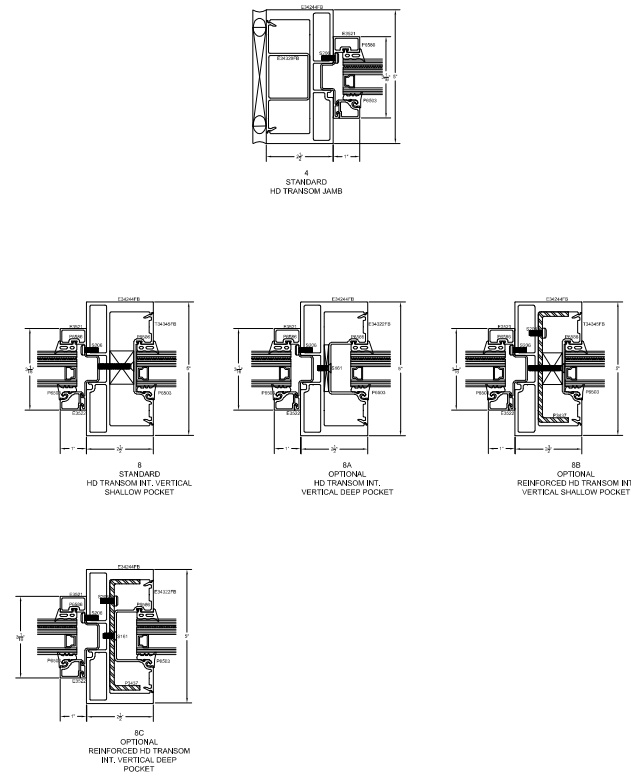

TYPICAL ELEVATION

# T34000 BLAST STOREFRONT

## DOOR DETAILS