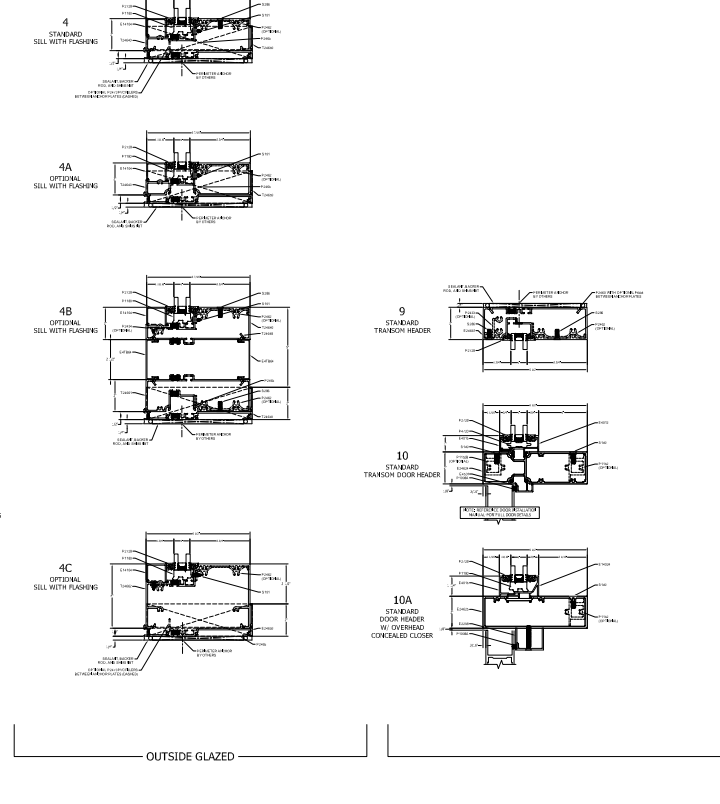

OUTSIDE GLAZED

DOOR DETAILS

SSG OPTIONS
(OUTSIDE GLAZED)