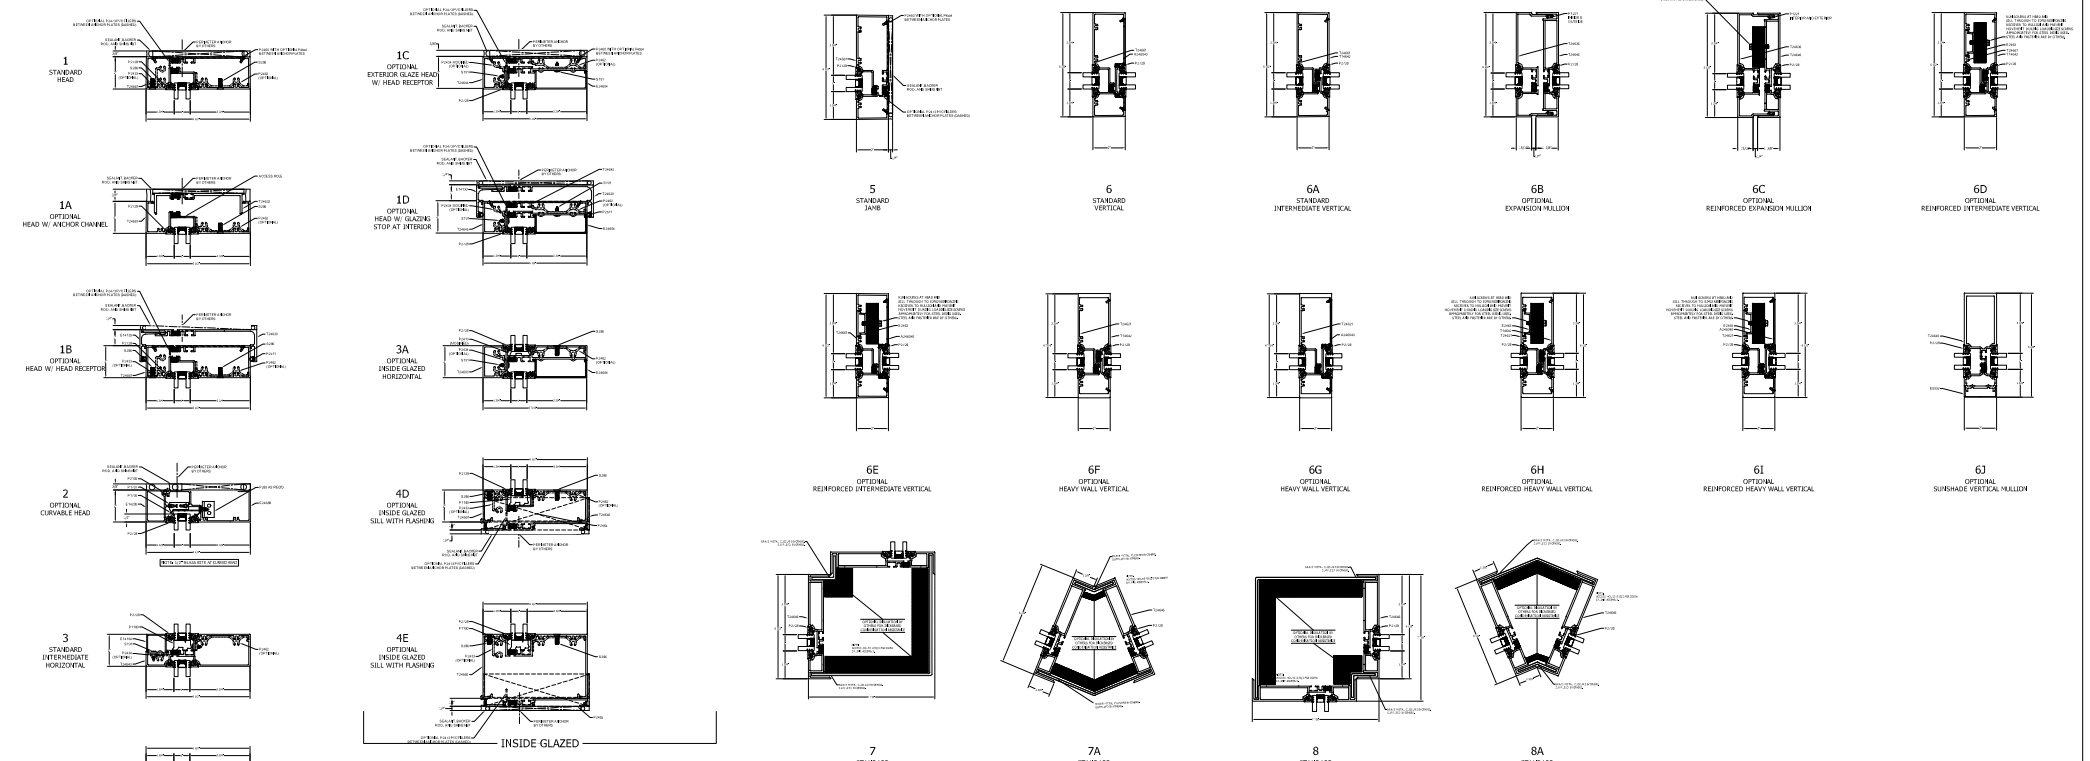

INSIDE GLAZED

VERTICAL & CORNER