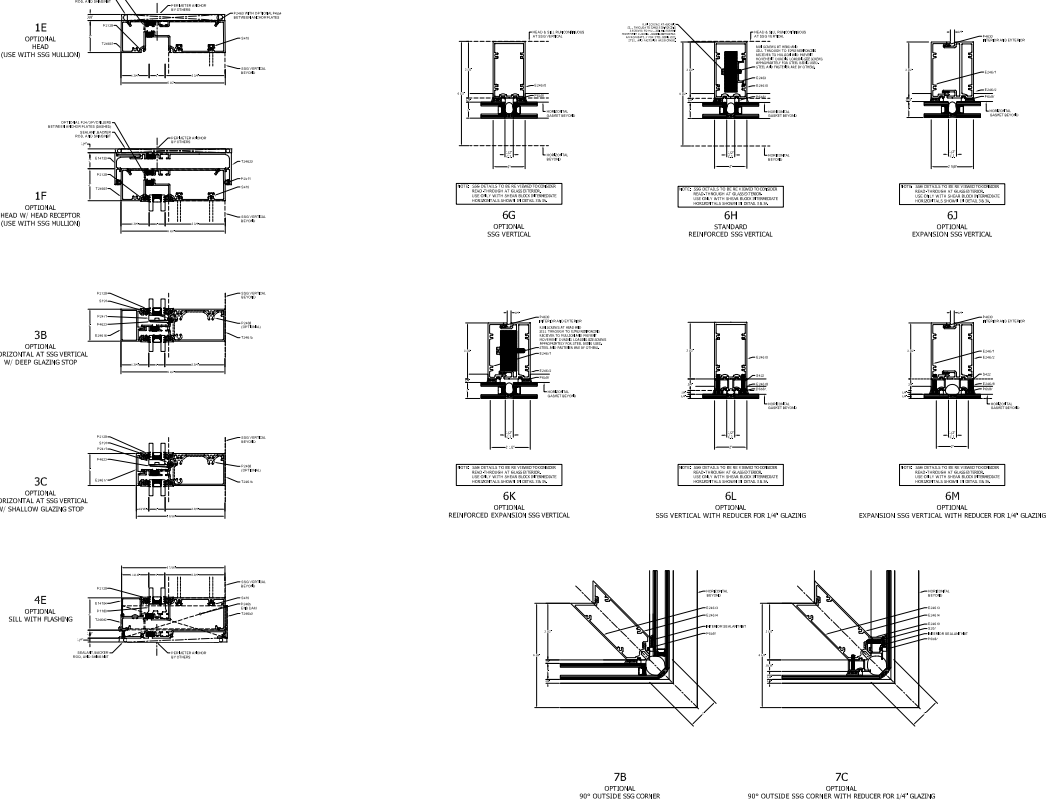

OUTSIDE GLAZED

DOOR DETAILS

SSG OPTIONS
(OUTSIDE GLAZED)