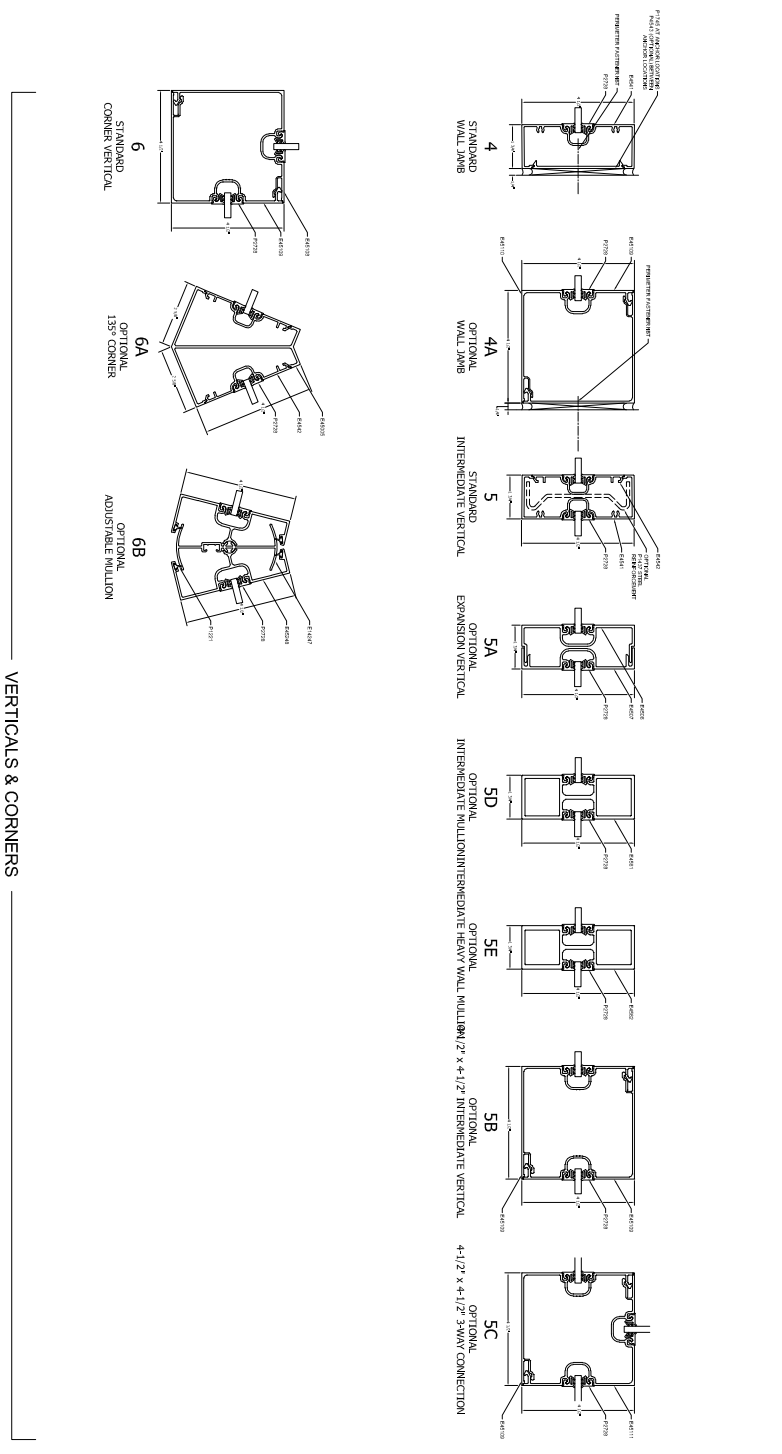

TYPICAL ELEVATION
4500
 SERIES STOREFRONT

GLAZING INFILL OPTIONS

OUTSIDE GLAZED

DOOR DETAILS

VERTICALS & CORNERS