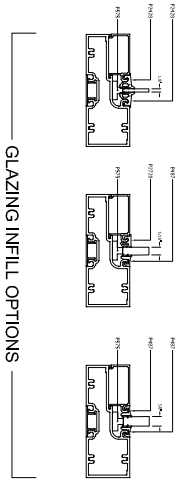

TYPICAL ELEVATION
4500
 SERIES STOREFRONT

GLAZING INFILL OPTIONS

OUTSIDE GLAZED

DOOR DETAILS

VERTICALS & CORNERS