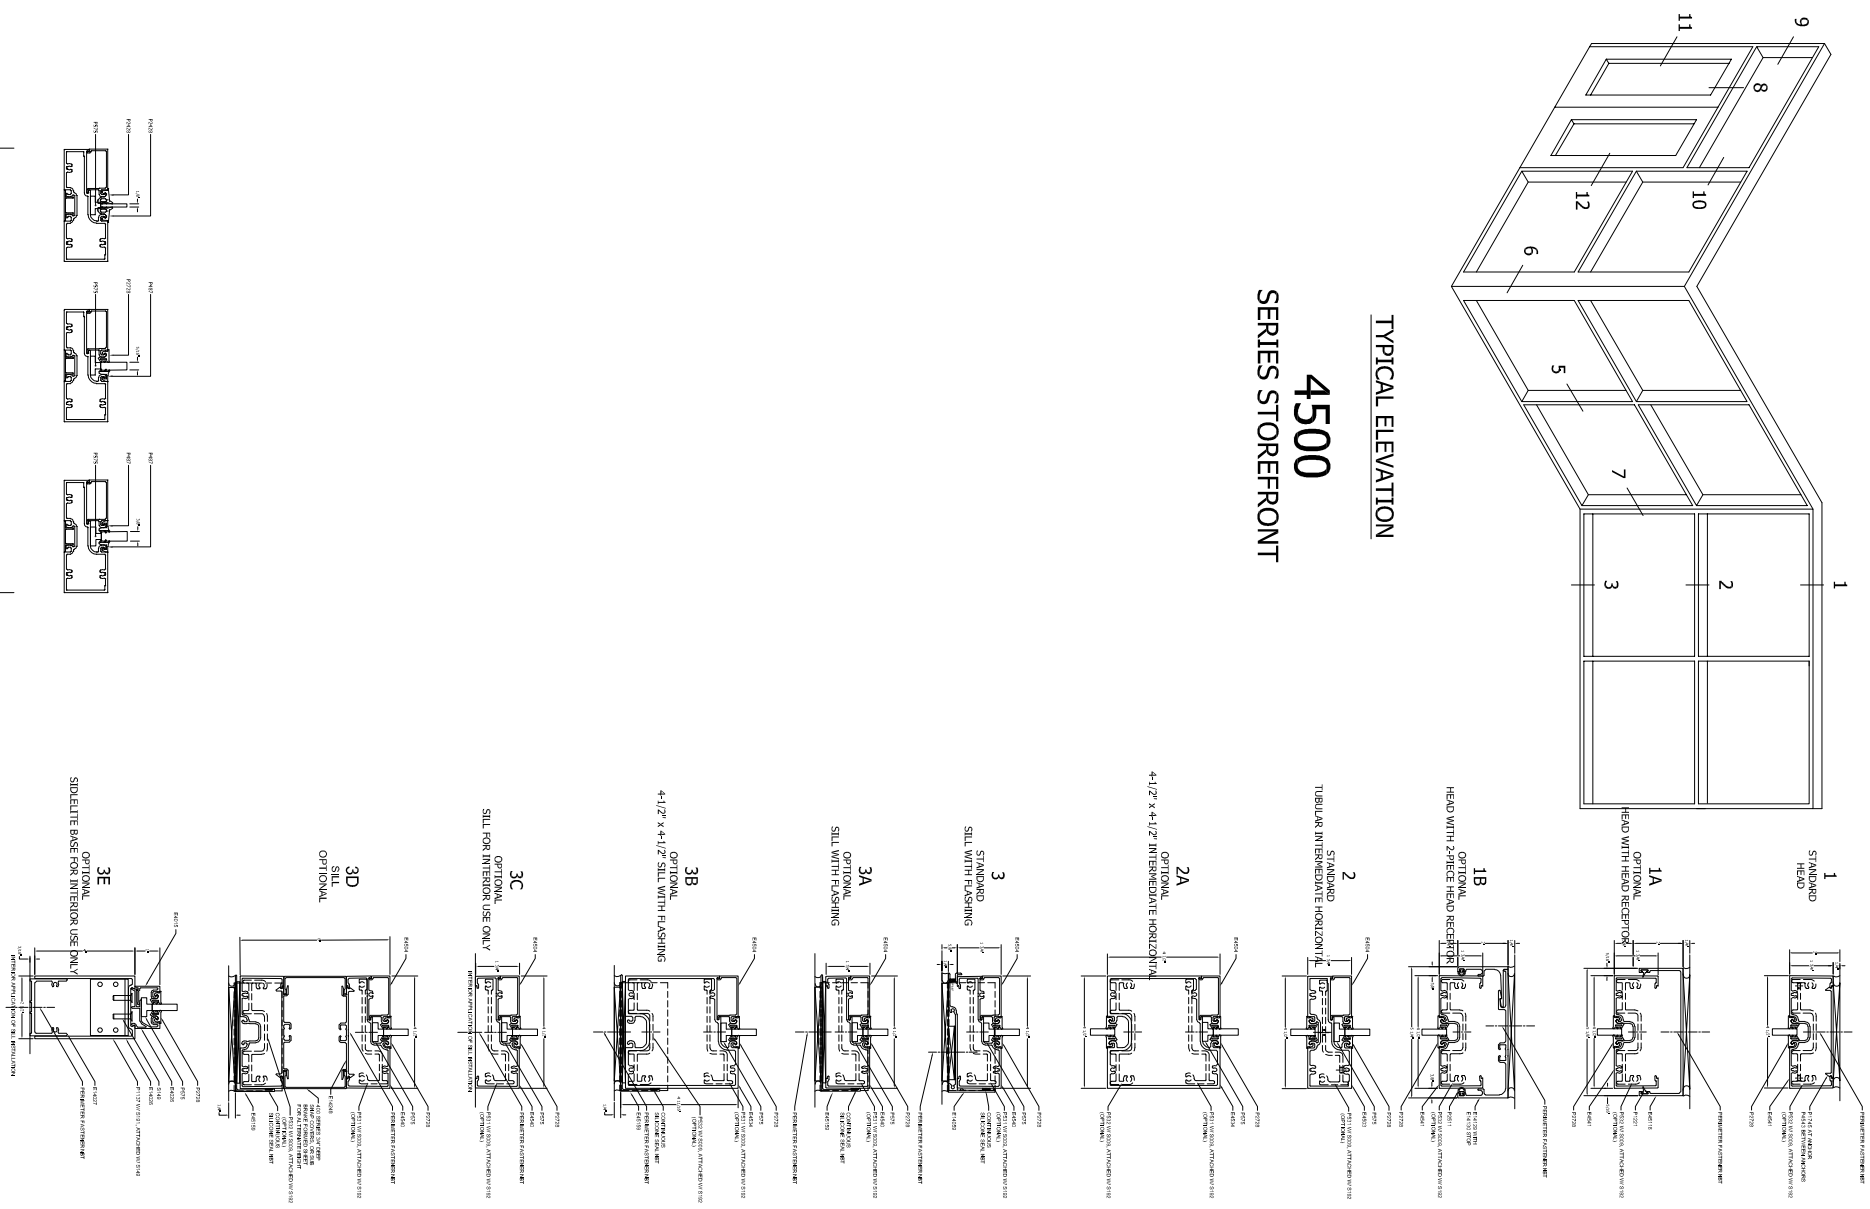

TYPICAL ELEVATION
4500
 SERIES STOREFRONT

GLAZING INFILL OPTIONS

OUTSIDE GLAZED

DOOR DETAILS

VERTICALS & CORNERS