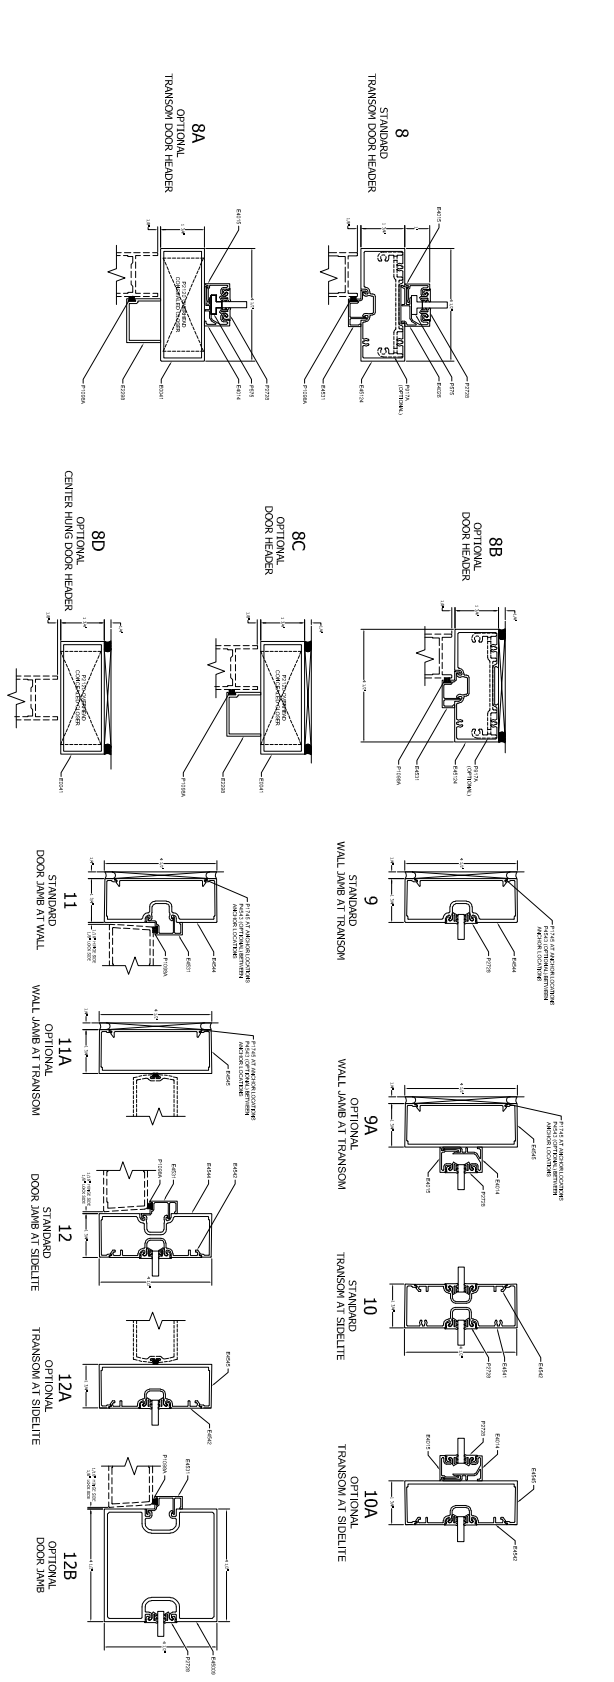

TYPICAL ELEVATION
4500
 SERIES STOREFRONT

GLAZING INFILL OPTIONS

OUTSIDE GLAZED

DOOR DETAILS

VERTICALS & CORNERS