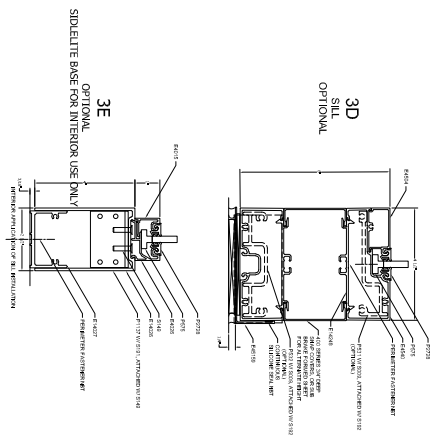

TYPICAL ELEVATION
4500
 SERIES STOREFRONT

GLAZING INFILL OPTIONS

OUTSIDE GLAZED

DOOR DETAILS

VERTICALS & CORNERS