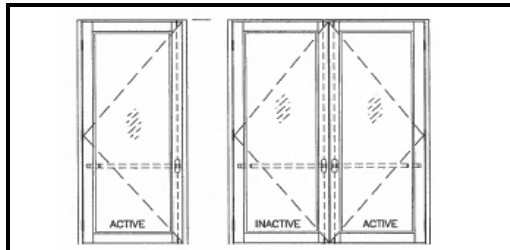

Tubelite WZ3 HI Door Hardware 2/6/2020

Design Pressure: 66psf

Max. Door Opening: 6'0" x 9'0" Pair / 3'0" x 9'0" Single

CVR Panic

Falcon 1690HH

Rim Panic

Removable Mullions

Active Door Lock Assembly

Adams-Rite 1853A + 4015 + 4016

Adams-Rite MS 1850S + 4015 + 4016

Inactive Door Lock Assembly

Adams-Rite Flush Bolt MS 1881

Adams-Rite Flush Bolt MS 2180

Hinges

Butt Hinge - Hager BB1191

Offset Pivot - Rixon 180/147/M19L