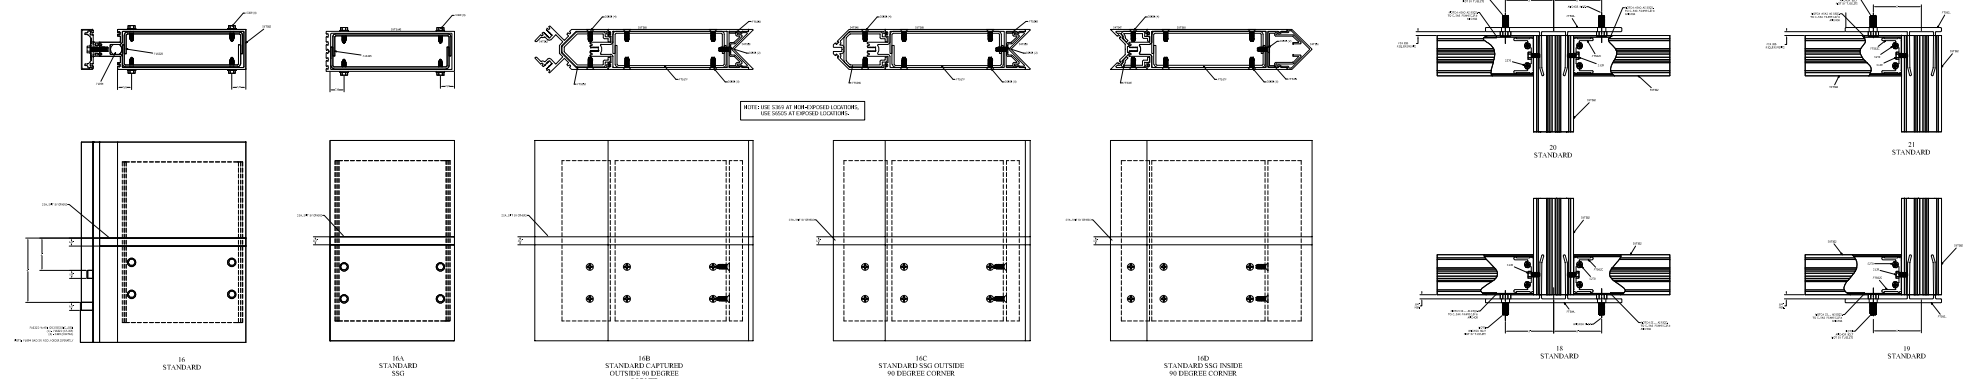

TYPICAL ELEVATION

400T SERIES

400 SERIES CURTAIN WALL PERIMETER SHEET, 8.0 INCH BACK MEMBER
THERMAL PRESSURE PLATE

TUBELITE®

DEPENDABLE

LEADERS IN ECO-EFFICIENT STOREFRONT,
CURTAINWALL AND ENTRANCE SYSTEMS