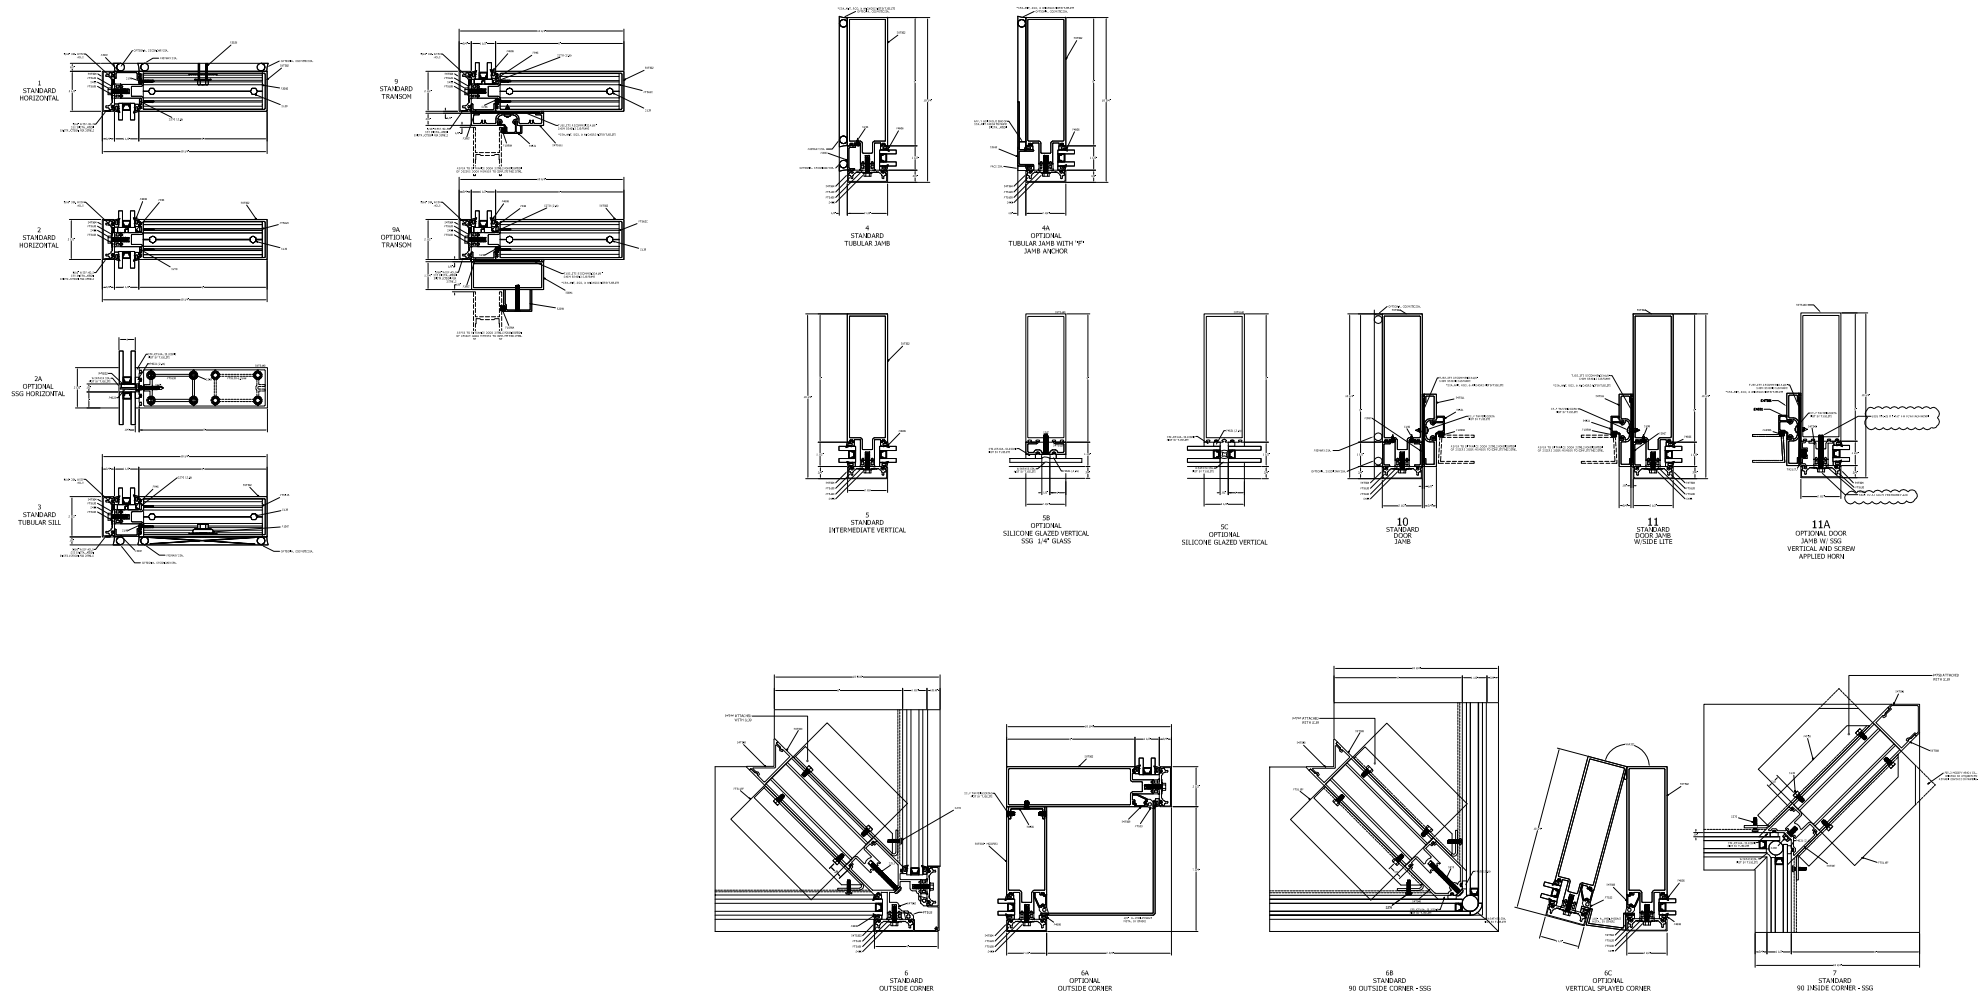

TYPICAL ELEVATION

400T SERIES

400 SERIES CURTAIN WALL PERIMETER SHEET, 8.0 INCH BACK MEMBER
THERMAL PRESSURE PLATE

TUBELITE®

DEPENDABLE

LEADERS IN ECO-EFFICIENT STOREFRONT,
CURTAINWALL AND ENTRANCE SYSTEMS