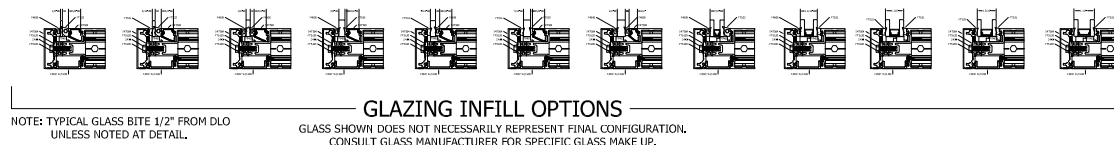

TYPICAL ELEVATION

400T SERIES

400 SERIES CURTAIN WALL PERIMETER SHEET, 8.0 INCH BACK MEMBER
THERMAL PRESSURE PLATE

TUBELITE®

DEPENDABLE

LEADERS IN ECO-EFFICIENT STOREFRONT,
CURTAINWALL AND ENTRANCE SYSTEMS